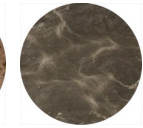

STONE
INTERNATIONAL

FINISHES

Stone Finishes
Filled and
Polished
Travertine
(TR)

Stone Finishes
Unfilled/Unpolis
hed Travertine
(TG)

Stone Finishes
Filled and
Polished Walnut
Travertine
(WTR)

Stone Finishes
Unfilled/Unpolis
hed Walnut
Travertine
(WTG)

Stone Finishes
Glam Travertine
(GT)

Stone Finishes
Tivoli Silver
(TSS)

Stone Finishes
Tivoli Gold
(TSG)

Stone Finishes
Siena Silver
(ASS)

Stone Finishes
Siena Gold
(ASG)

Stone Finishes
Amani Dark
(AD)

Stone Finishes
Cortina White
(CW)

Stone Finishes
Imperial Grey
(IG)

Stone Finishes
Stripe Marble
(ASM)

Stone Finishes
Garmish Black
(GB)

Stone Finishes
Imperador
(IMP)

Stone Finishes
Amani Light
(AL)

Stone Finishes
Forest Brunello
(FB)

Stone Finishes
Forest Green
(FG)

Stone Finishes
Midnight Grey
(MG)

Stone Finishes
Beige Fantasy
(BF)

Stone Finishes
Sahara Noir
(SN)

Stone Finishes
Persian Bronze
(PB)

Stone Finishes
Black Granite
(BG)

Stone Finishes
Fantastic Onyx
(OF)

Stone Finishes
Volcano Onyx
(OV)